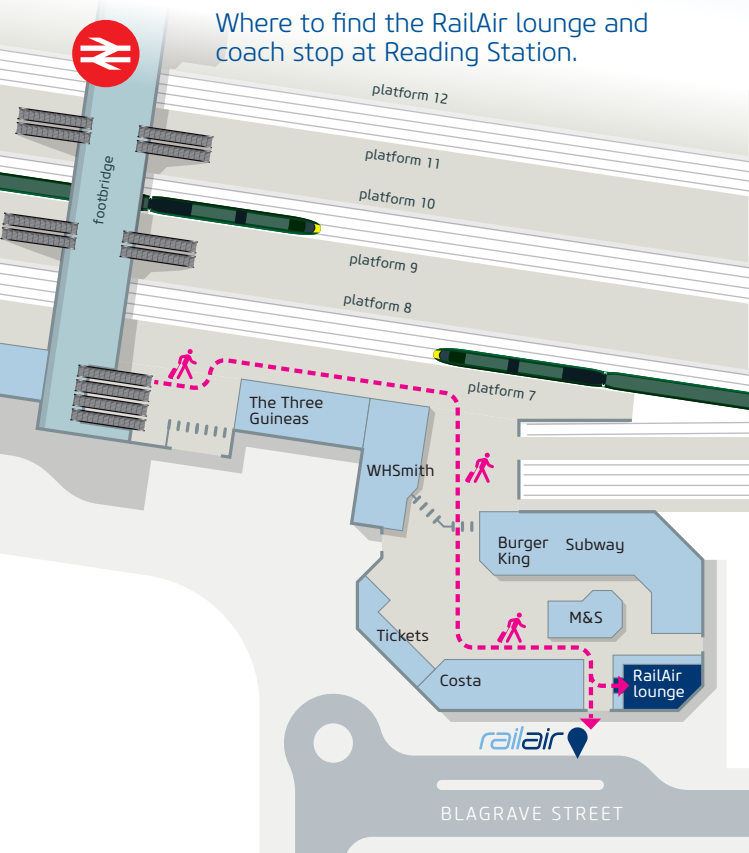

RailAir coaches drop you off right outside Terminals 2, 3 and 5.

Here's how to find RailAir coaches for the journey to Reading Station.

**from Terminal 2**

Follow signs to buses & coaches - go to stand 11/12.

**from Terminal 3**

Follow signs to buses & coaches - go to stand 7/8.

**from Terminal 5**

Follow the signs to buses & coaches - go to stand 9.

**using Terminal 4?**

Inter-terminal transfer is free by train, Underground and H30 bus. Use Oyster or contactless for trains and Underground (you won't be charged).

Where to find the RailAir lounge and coach stop at Reading Station.