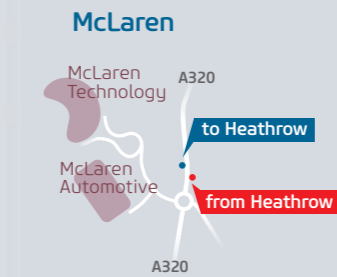

WHERE TO BOARD